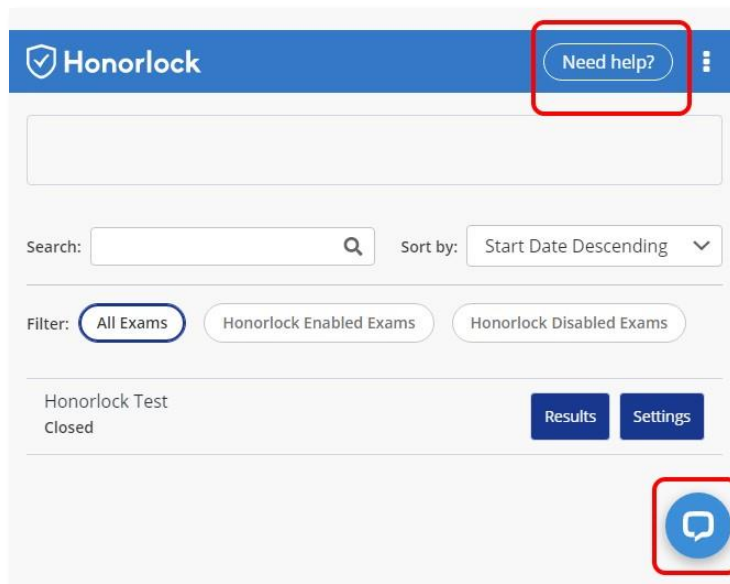

Honorlock Support

Need Help Using Honorlock?

Prior to starting your exam, you must install the Honorlock Chrome Extension:

<https://honorlock.kb.help/install-the-honorlock-extension/>

If you need assistance, Honorlock Support is available 24/7 by chat, email, and online:

- Chat: <https://honorlock.com/support/>
- Email: support@honorlock.com
- Online: <https://honorlock.com/support/>

Support is also available within Blackboard by clicking on “Need Help?” on the top right or the chat box on the bottom right: